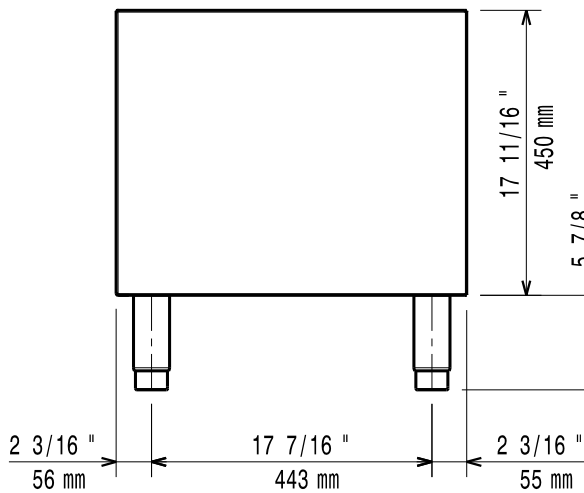

APPROVAL: _____

Experience the Excellence
www.electroluxprofessional.com

- Pair of side kicking strips for concrete installation PNC 206265
- 2 drawers for open base cupboards, 100mm height PNC 206318
- Door for open base cupboard PNC 206350
- Base support for feet or wheels - 400mm (700/900) PNC 206366
- Base support for feet or wheels - 800mm (700/900) PNC 206367
- Base support for feet or wheels - 1200mm (700/900) PNC 206368
- Base support for feet or wheels - 1600mm (700/900) PNC 206369
- Base support for feet or wheels - 2000mm (700/900) PNC 206370
- Rear paneling - 600mm (700/900XP) PNC 206373
- Rear paneling - 800mm (700/900) PNC 206374
- Rear paneling - 1000mm (700/900) PNC 206375
- Rear paneling - 1200mm (700/900) PNC 206376
- Base support for feet or wheels - 600mm (700/900) PNC 206431

Key Information:

External dimensions, Width:	
371112 (E7BAND0000)	400 mm
External dimensions, Depth:	550 mm
External dimensions, Height:	600 mm
Net weight:	10 kg

Front

Side

Top