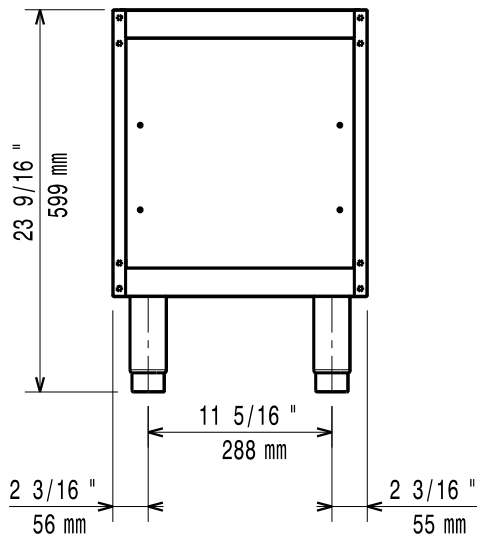

Short Form Specification

Item No. _____

Open base to store pots, pans, sheet pans etc. To be installed below 700XP top units in island type installations with operations from one side. Constructed in stainless steel with Scotch Brite finish. Delivered with 50 mm height adjustable feet.

APPROVAL: _____

Experience the Excellence
www.electroluxprofessional.com

- Pair of side kicking strips for concrete installation PNC 206265
- 2 drawers for open base cupboards, 100mm height PNC 206318
- Door for open base cupboard PNC 206350
- Base support for feet or wheels - 400mm (700/900) PNC 206366
- Base support for feet or wheels - 800mm (700/900) PNC 206367
- Base support for feet or wheels - 1200mm (700/900) PNC 206368
- Base support for feet or wheels - 1600mm (700/900) PNC 206369
- Base support for feet or wheels - 2000mm (700/900) PNC 206370
- Rear paneling - 600mm (700/900XP) PNC 206373
- Rear paneling - 800mm (700/900) PNC 206374
- Rear paneling - 1000mm (700/900) PNC 206375
- Rear paneling - 1200mm (700/900) PNC 206376
- Base support for feet or wheels - 600mm (700/900) PNC 206431

Key Information:

External dimensions, Width:	
371112 (E7BAND0000)	400 mm
External dimensions, Depth:	550 mm
External dimensions, Height:	600 mm
Net weight:	10 kg

Front

Side

Top